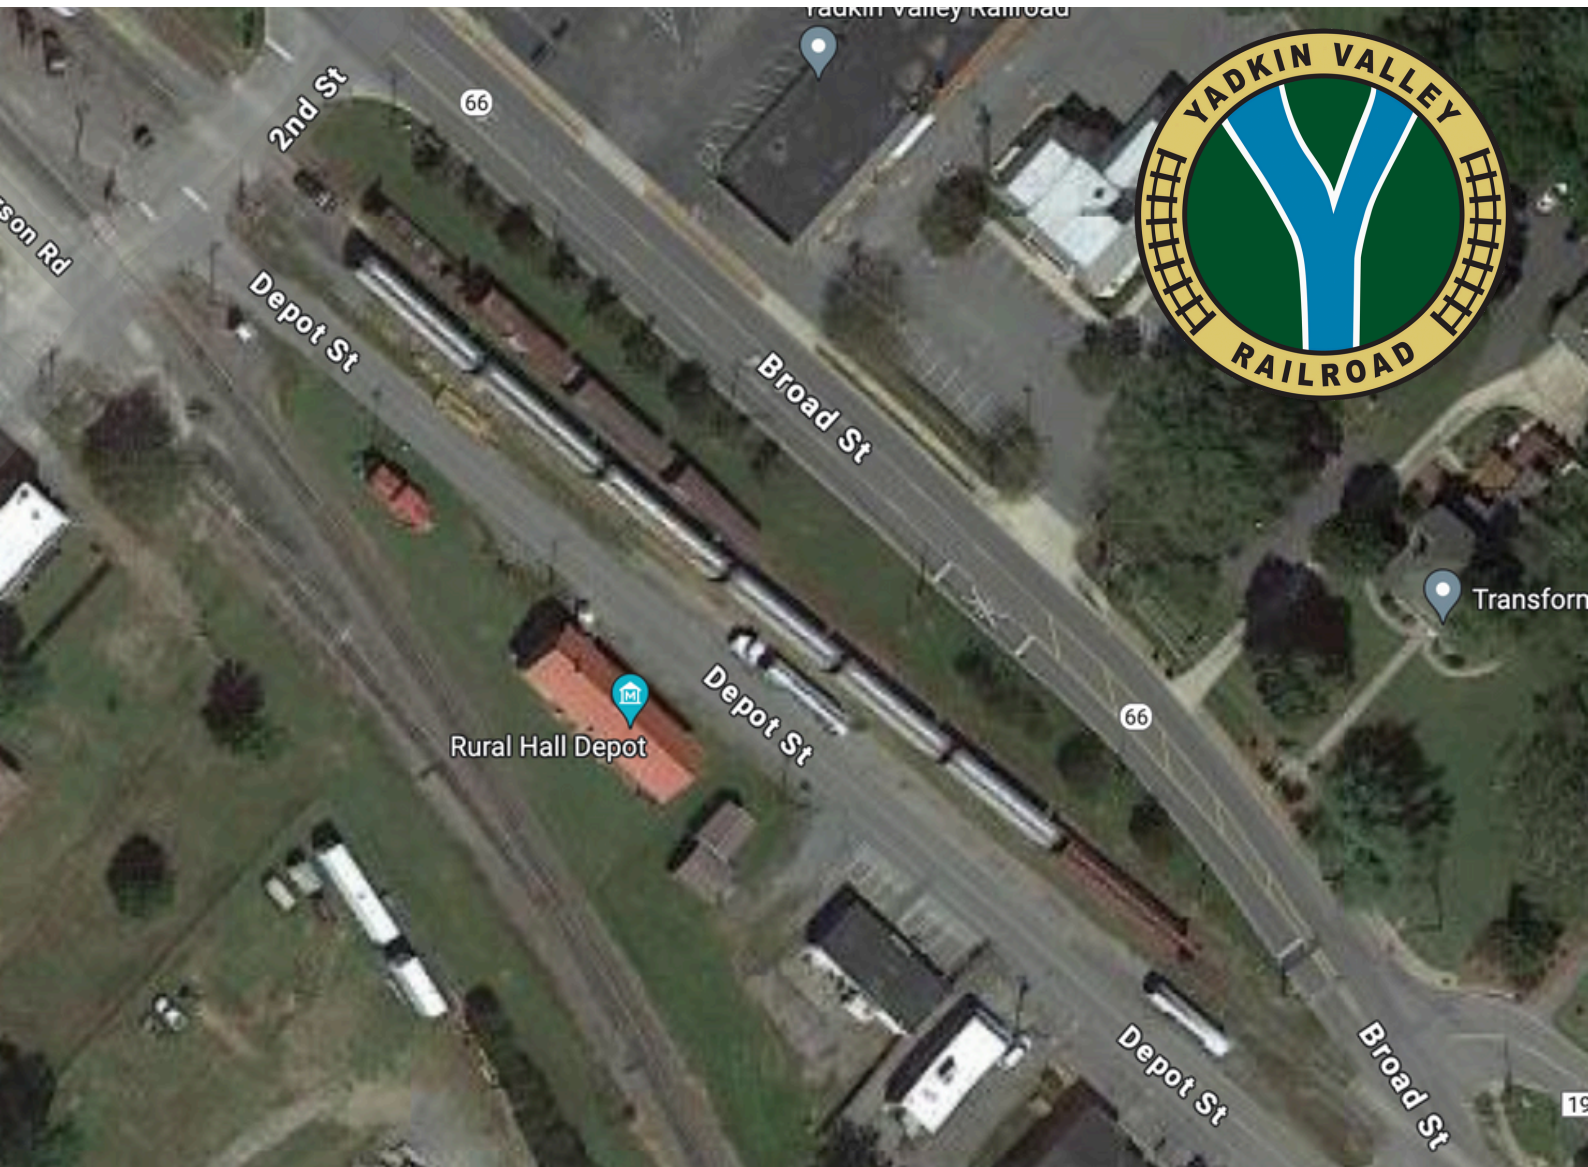

# THE YADKIN VALLEY RAILROAD

## Rural Hall Transload

8301 Depot St  
Rural Hall, NC 27045

Multiple Locations

Easy Pull  
Through Access

Nearby Truck  
Scale

Convenient  
Truck Access

The Yadkin Valley Railroad offers three transload sites. The Rural Hall location offers the convenience of a truck scale onsite and easy pull through access for truck loading.